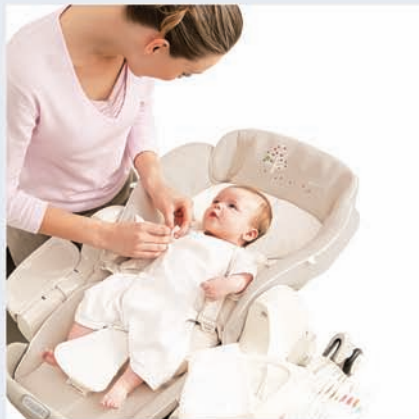

Combi

www.combi.com.au

ROANJU

Multifunction Parenting Station

The Roanju is the ultimate parenting aid.

The Combi Roanju parenting station is the ultimate Parenting Aid; it's a daybed, change table, rocker and highchair / low chair. So not only does it save you loads of space by combining these functions into one smart unit, when you add up all these functions it's excellent value at just **\$699⁹⁹**

Daybed / Rocker
Newborn to 18 months

Change Table
Newborn to 18 kgs

High Chair
Able to sit (6 mths) to 18 mths

Booster Chair
to 18 kgs ~ 3-4 years

Actual product may differ slightly from product shown.

The Roanju is the extra pair of hands

you need when trying to juggle baby care and home duties especially when the baby is awake. It allows you to keep the baby close while you are at home and still complete your household chores or simply just to sit down and enjoy the moment together.

Sit down, relax and take your time and enjoy caring for your baby with the Roanju.

Suitable for Newborn to 18 kgs

Ultra-smooth rocker/glide helps put baby to sleep

5 recline positions from fully upright to completely flat